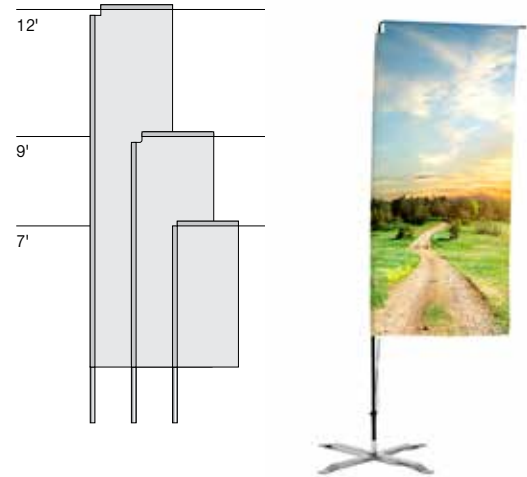

### FLAG SIZES:

SMALL	MEDIUM	LARGE
86" H x 25" W	126" H x 28" W	182" H x 29" W

### FLAG SIZES:

SMALL	MEDIUM	LARGE
62" H x 28" W	96" H x 31" W	150" H x 31" H

### FLAG SIZES:

SMALL	MEDIUM	LARGE
84" H x 28" W	129" H x 36" W	168" H x 42" W

## TECHNICAL DETAILS

- Feather flags are dye sublimated using state-of-the-art technology on a UV protected, fade resistant fabric
- Flags are finished with double-needle lock-stitching and reinforced hems on all sides
- 2" pole pocket on left side slips over vertical rod
- Poles are black fiberglass construction
- Kit includes fiberglass pole set, ground spike, x-base, nylon carrying case and water bag