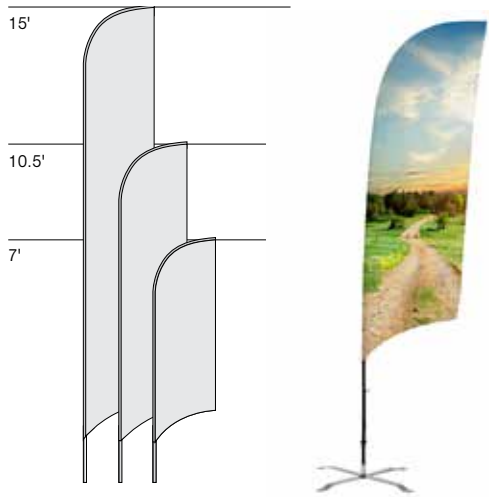

### FLAG SIZES:

SMALL	MEDIUM	LARGE
86" H x 25" W	126" H x 28" W	182" H x 29" W

### FLAG SIZES:

SMALL	MEDIUM	LARGE
62" H x 28" W	96" H x 31" W	150" H x 31" H

### FLAG SIZES:

SMALL	MEDIUM	LARGE
84" H x 28" W	129" H x 36" W	168" H x 42" W

## TECHNICAL DETAILS

- Feather flags are dye sublimated using state-of-the-art technology on a UV protected, fade resistant fabric
- Flags are finished with double-needle lock-stitching and reinforced hems on all sides
- 2" pole pocket on left side slips over vertical rod
- Poles are black fiberglass construction
- Kit includes fiberglass pole set, ground spike, x-base, nylon carrying case and water bag