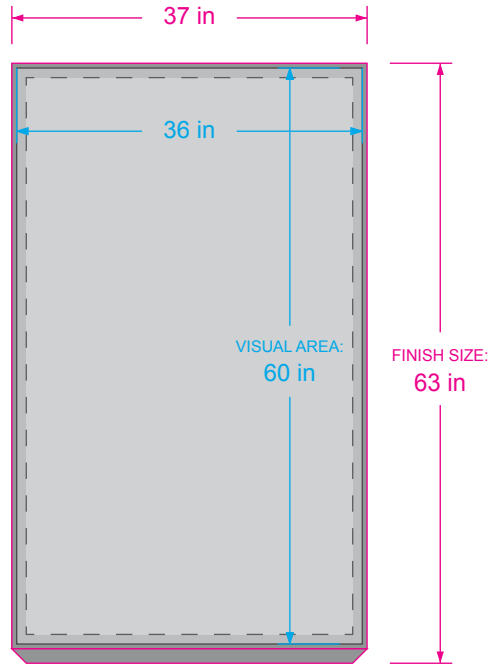

## PILLOWCASE BANNER TEMPLATE

**FINISH SIZE: 63" H x 37" W**

Dashed line indicates the safety area (58" H x 34" W).

Solid line indicates the visual image of the banner.

Outside edge indicates additional material added for fabrication.