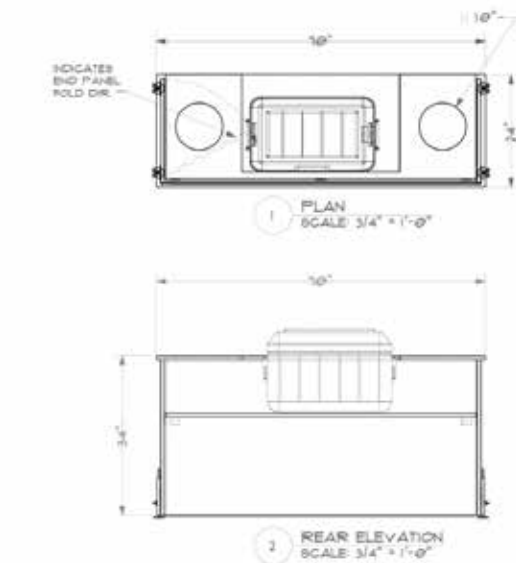

Mortgage Classic

Deutsche Bank
CHAMPIONSHIP

6

PAR 4
YDS 465

Deutsche Bank
CHAMPIONSHIP

Deutsche Bank
CHAMPIONSHIP

TEE BOX COOLER FIXTURE
097 UNITS REQUIRED
COOLER DIMENSIONS
28.4"L x 15.8"W x 11.5"H

ROCKET
Mortgage Classic

 A technical line drawing of the SEG frame. It shows a rectangular frame with four vertical posts. The posts are wider at the top and bottom. The frame is supported by a base. The drawing is a perspective view showing the top and side of the frame.