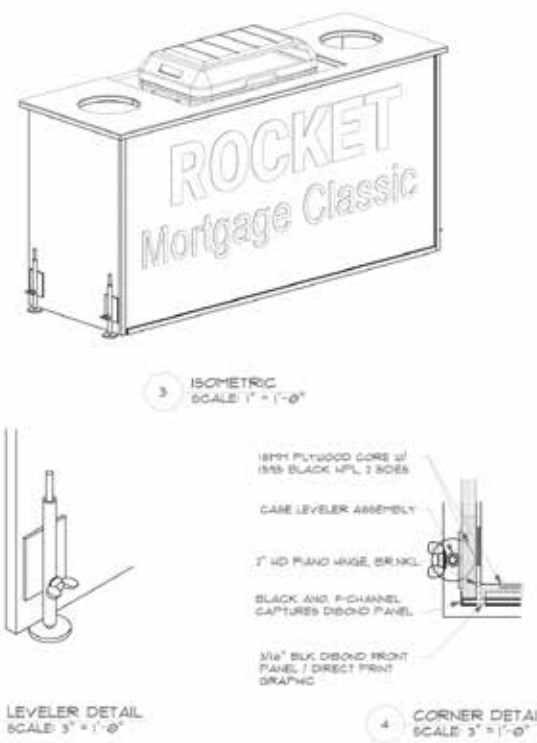

TEE BOX COOLER FIXTURE
097 UNITS REQUIRED
COOLER DIMENSIONS
28.4"L x 15.8"W x 11.5"H

ROCKET
Mortgage Classic

DIBOND COPY