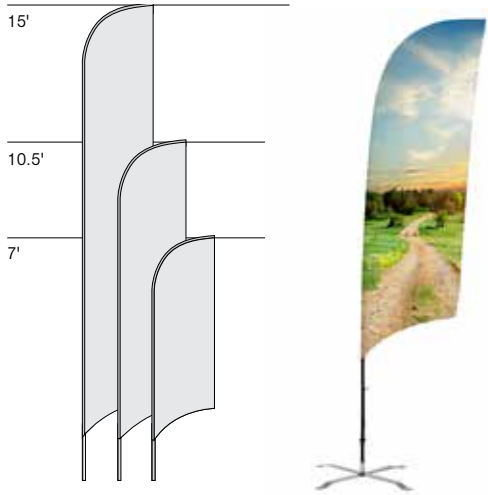

CIRRUS SERIES

FLAG SIZES:

SMALL	MEDIUM	LARGE
86" H x 25" W	126" H x 28" W	182" H x 29" W

CUMULUS SERIES

FLAG SIZES:

SMALL	MEDIUM	LARGE
62" H x 28" W	96" H x 31" W	150" H x 31" H

STRATUS SERIES

FLAG SIZES:

SMALL	MEDIUM	LARGE
84" H x 28" W	129" H x 36" W	168" H x 42" W

TECHNICAL DETAILS

- Feather flags are dye sublimated using state-of-the-art technology on a UV protected, fade resistant fabric
- Flags are finished with double-needle lock-stitching and reinforced hems on all sides
- 2" pole pocket on left side slips over vertical rod
- Poles are black fiberglass construction
- Kit includes fiberglass pole set, ground spike, x-base, nylon carrying case and water bag