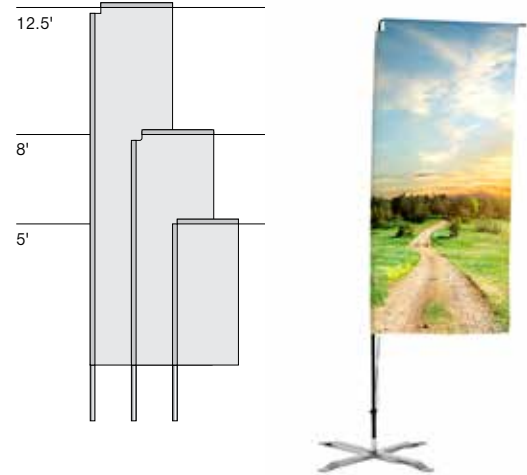

CIRRUS SERIES

FLAG SIZES:

SMALL	MEDIUM	LARGE
86" H x 25" W	126" H x 28" W	182" H x 29" W

CUMULUS SERIES

FLAG SIZES:

SMALL	MEDIUM	LARGE
62" H x 28" W	96" H x 31" W	150" H x 31" H

STRATUS SERIES

FLAG SIZES:

SMALL	MEDIUM	LARGE
84" H x 28" W	129" H x 36" W	168" H x 42" W

TECHNICAL DETAILS

- Feather flags are dye sublimated using state-of-the-art technology on a UV protected, fade resistant fabric
- Flags are finished with double-needle lock-stitching and reinforced hems on all sides
- 2" pole pocket on left side slips over vertical rod
- Poles are black fiberglass construction
- Kit includes fiberglass pole set, ground spike, x-base, nylon carrying case and water bag