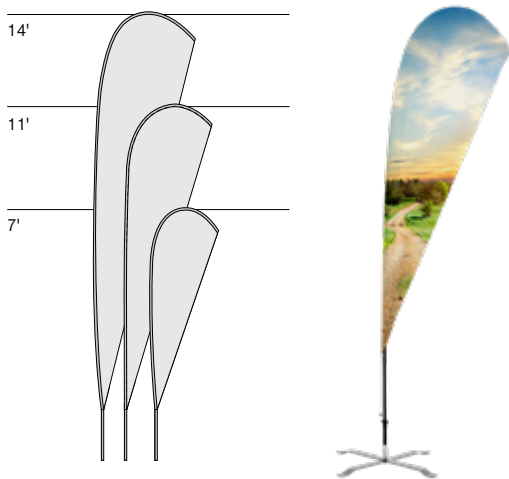

CIRRUS SERIES

FLAG SIZES:

SMALL	MEDIUM	LARGE
86" H x 25" W	126" H x 28" W	182" H x 29" W

CUMULUS SERIES

FLAG SIZES:

SMALL	MEDIUM	LARGE
62" H x 28" W	96" H x 31" W	150" H x 31" H

STRATUS SERIES

FLAG SIZES:

SMALL	MEDIUM	LARGE
84" H x 28" W	129" H x 36" W	168" H x 42" W

TECHNICAL DETAILS

- Feather flags are dye sublimated using state-of-the-art technology on a UV protected, fade resistant fabric
- Flags are finished with double-needle lock-stitching and reinforced hems on all sides
- 2" pole pocket on left side slips over vertical rod
- Poles are black fiberglass construction
- Kit includes fiberglass pole set, ground spike, x-base, nylon carrying case and water bag