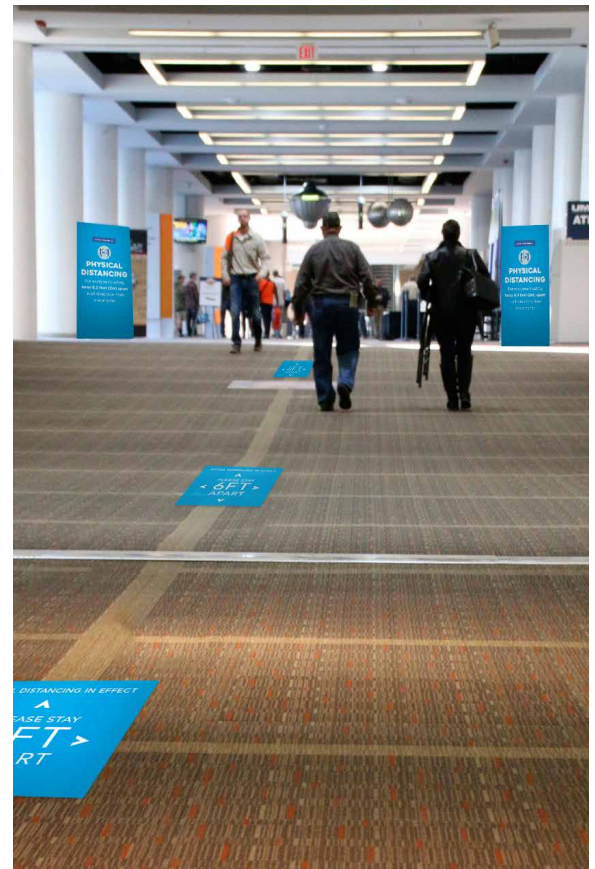

## THROW SOME COLOR.

Designed for event entryways, parking lots, plazas, concourses, and city streets, RotoTop™ flagpoles are fast and easy to setup. Just fill the portable base with sand, rock or concrete, tilt the flagpole at its hinge, and hang your flag(s). Simple. RotoTop™ flags are air-permeable mesh/fabric that delivers more than just beautiful outdoor visuals. They're also durable enough to weather any storm and won't fade in the sun.

## A QUICK-CHANGE STANDEE WITH HIGH-END APPEAL.

Your hassle-free solution for messaging with high-end visual appeal. Our heavy-duty standee is a custom, double-sided banner display that sets up in minutes and—when paired with our beautiful, pillowcase fabric banners—delivers eye-catching media that's quick to change out and perfectly tensioned every time.

## PROMOTE SOCIAL DISTANCING AND HEALTHY HYGIENE.

Armed with our unique line of innovative hardware, you will ensure your signage—no matter the size—gets noticed in any space.

Or, create a reminder opportunity on any surface in a high-traffic area. Colorful vinyl decals transform windows, walls, or floors in minutes, delivering an instant, effortless, solution that engages attendees and boosts awareness indoors and out.