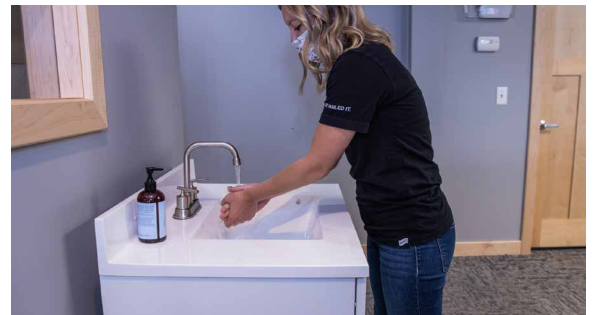

MAKE HANDWASHING EASY BOTH INDOORS & OUT.

Compact. Durable. No assembly required. Meet new handwashing protocols and avoid long, crowded lines—anywhere you work or recreate. Britten WoodWorks portable handwashing and sanitizing stations deliver a rare combination of commercial-grade quality and ADA compliance.

No need for running water. Made in U.S.A. Built with solid, wood construction and solid-surface sink/countertops for carefree maintenance and easy cleaning. Large, 7-gallon water/waste tanks and professional-grade plumbing provide no-fuss reliability and hours of handwashing between refills.

+ ORDER ONLINE AT: [BRITTENSAFETYSOLUTIONS.COM/PRODUCTS/PORTABLE-HANDWASHING-STATIONS](https://www.brittensafety.com/products/portable-handwashing-stations)