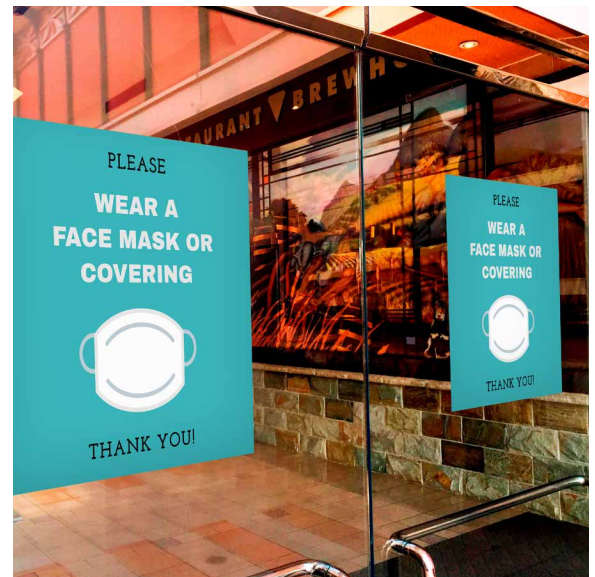

PROMOTE SOCIAL DISTANCING AND HEALTHY HYGIENE.

Armed with our unique line of innovative hardware, you will ensure your signage—no matter the size—gets noticed in any space.

Or, create a reminder opportunity on any surface in a high-traffic area. Colorful vinyl decals transform windows, walls, or floors in minutes, delivering an instant, effortless, solution that engages attendees and boosts awareness indoors and out.

- + BASED ON YOUR PROJECT, BUDGET, AND TARGETED IMPACT, WE CAN HELP DEVELOP A SOLUTION CUSTOMIZED FOR YOU.
- + WE EMPLOY MODERN MATERIALS, ADHESIVES, PRINTING, AND DIE-CUT TECHNOLOGY TO CUSTOMIZE DECALS TO ANY SIZE, ANY SHAPE, WITH BRIGHT, FULL-COLOR GRAPHICS THAT WILL NOT FADE.
- + [CLICK HERE TO VIEW PRICING & ORDERING OPTIONS.](#)