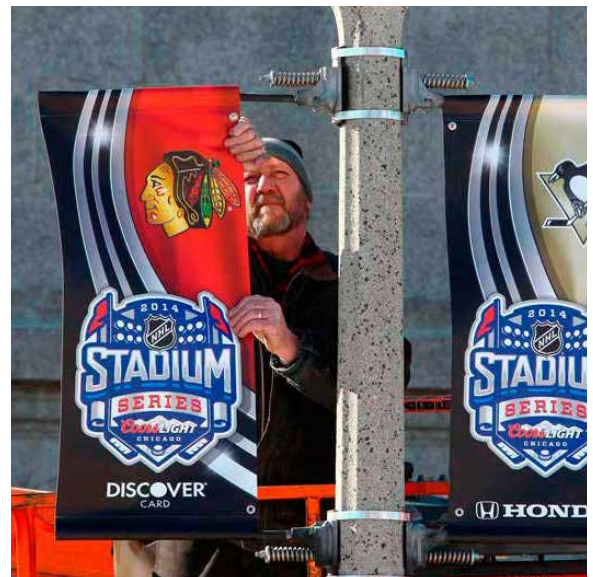

## THROW SOME COLOR.

Designed for event entryways, parking lots, plazas, concourses, and city streets, RotoTop™ flagpoles are fast and easy to setup. Just fill the portable base with sand, rock or concrete, tilt the flagpole at its hinge, and hang your flag(s). Simple. RotoTop™ flags are air-permeable mesh/fabric that delivers more than just beautiful outdoor visuals. They're also durable enough to weather any storm and won't fade in the sun.

## A QUICK-CHANGE STANDEE WITH HIGH-END APPEAL.

Your hassle-free solution for messaging with high-end visual appeal. Our heavy-duty standee is a custom, double-sided banner display that sets up in minutes and—when paired with our beautiful, pillowcase fabric banners—delivers eye-catching media that's quick to change out and perfectly tensioned every time.

Simply pull the old banner off and slide a new one over the standee frame. Luxurious fabric pillowcase media delivers a sleek, borderless presentation. Sturdy yet elegant construction makes it perfect for exterior use or for special events.

## PROMOTE SOCIAL DISTANCING AND HEALTHY HYGIENE.

Armed with our unique line of innovative hardware, you will ensure your signage—no matter the size—gets noticed in any space.

Or, create a reminder opportunity on any surface in a high-traffic area. Colorful vinyl decals transform windows, walls, or floors in minutes, delivering an instant, effortless, solution that engages attendees and boosts awareness indoors and out.