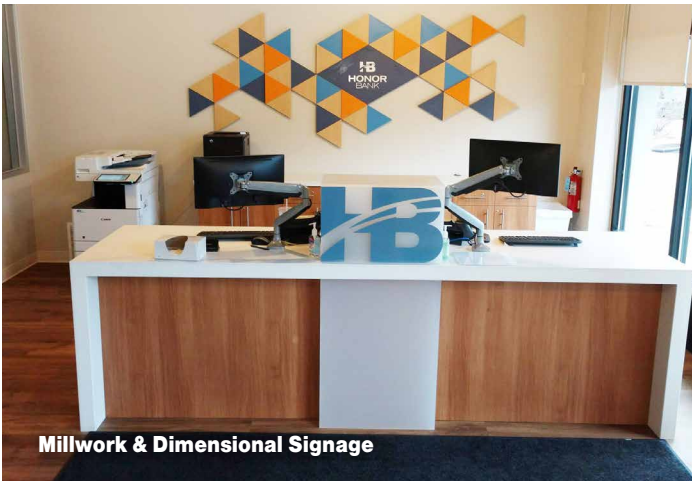

Millwork & Dimensional Signage